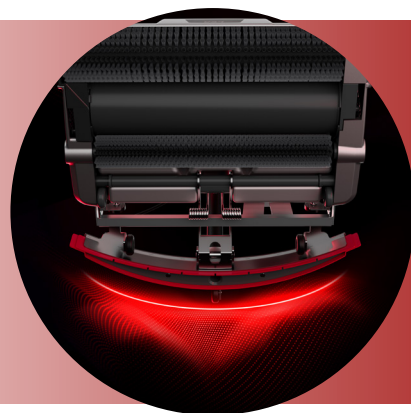

NEW

DS SERIES

FLOORWASH

DOUBLE SYSTEM

Ultra-fast drying for intensive use

Thanks to the Double System innovation, Floorwash becomes even more versatile and functional.

With models available in different sizes, the DS range becomes indispensable for highly intensive use needs without sacrificing the ease of handling and lightness that have always characterized Floorwash products.

Thanks to the **double drying function**, Floorwash DS is able to work perfectly on any type of surface, from the smoothest to the most porous.

The DS4 model guarantees a yield of up to **800 m²/h**, ensuring maximum performance.

Suction engine with digital ignition

The suction motor allows ultra-fast drying on any surface. The lithium ion battery guarantees **up to 55 minutes** of continuous use with active suction.

Removable Squeegee

The quick drying system is made even more functional by the **removable rear squeegee**, which allows for simple and quick maintenance. Furthermore, by removing the squeegee and its metal structure, it is possible to use Floorwash DS with only mechanical collection without excessive weights.